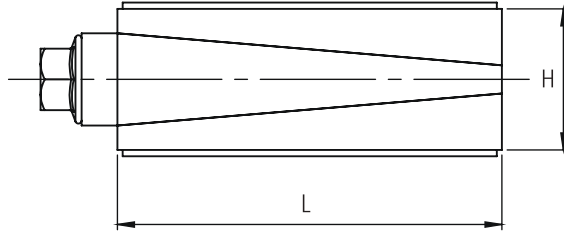

## DB SERIES Wedge Mounts With Bolt

CODE	L (mm)	W (mm)	H (mm)	Leveling Adj	Load kg / pcs
DB110	110	110	50	8	1600
DB150	150	150	55	10	3000
DB200	200	200	55	12	5000
DB250	250	250	70	15	6000

### WEDGE MOUNTS WITH BOLD

Wedge Mounts with anti-slip pad.