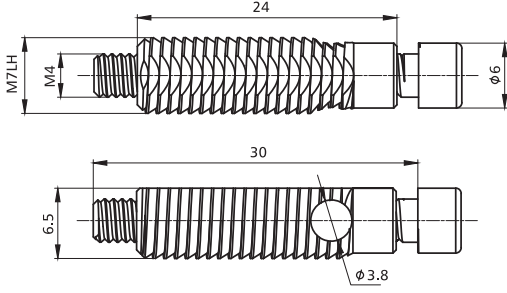

Alu Profile Accessories/Connectors/Inner Connectors

Item No.	Material	Finish	PCS/CTN	KGS/CTN	CTN SIZE(mm)
M070M4	High-carbon Steel (HRC 50°-55°)	Zinc Blue	1200	16.95	225*170*180