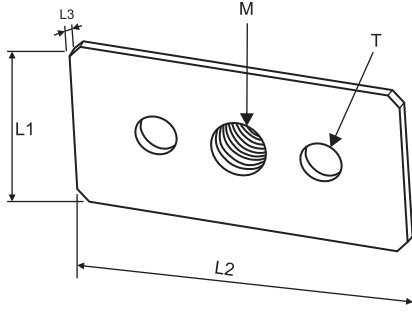

Alu Profile Accessories/Connectors/End Connectors

Item No.	For Profile	L 1	L 2	M	L 3	T
OBC-K-30x60	30x60	30	60	12	12	8.80