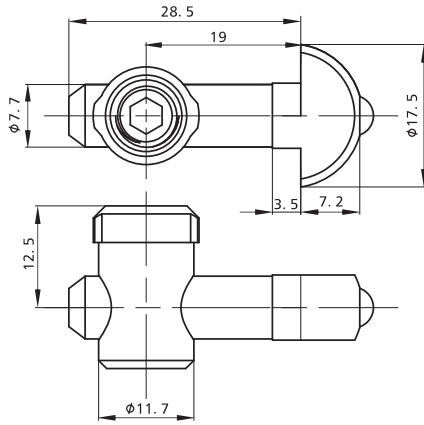

Alu Profile Accessories/Connectors/Bolt Connectors

3007-1

3007-2

Slot	Item No.	Material	Finish	PCS/CTN	KGS/CTN	CTN SIZE(mm)
	3007-1	Steel	Zinc Blue	600	16.45	225*170*180
	3007-2	Steel	Zinc Blue	600	16.45	225*170*180