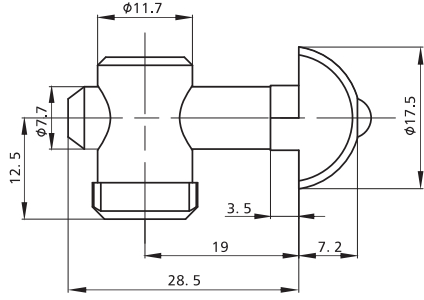

Alu Profile Accessories/Connectors/Bolt Connectors

3007-1

3007-2

Slot	Item No.	Material	Finish	PCS/CTN	KGS/CTN	CTN SIZE(mm)
	3007-1	Steel	Zinc Blue	600	16.45	225*170*180
	3007-2	Steel	Zinc Blue	600	16.45	225*170*180