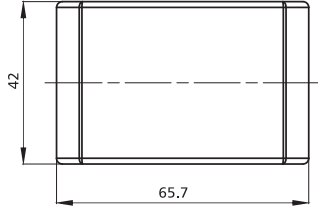

## Alu Profile Accessories/Connectors/Angle Connectors & Caps

| Slot | Item No. | Material | Finish | PCS/CTN | KGS/CTN | CTN SIZE (mm) |
|------|----------|----------|--------|---------|---------|---------------|
| Cap  | 3024-C-C | Nylon    | Black  | 100     | 1.25    | 225*170*180   |