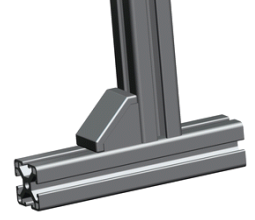

## Alu Profile Accessories/Connectors/Angle Connectors & Caps

| Slot | Item No. | Material | Finish | PCS/CTN | KGS/CTN | CTN SIZE (mm) |
|------|----------|----------|--------|---------|---------|---------------|
| Cap  | 3024-C-C | Nylon    | Black  | 100     | 1.25    | 225*170*180   |