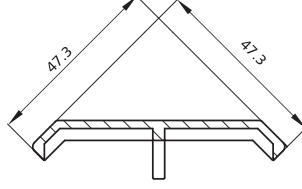

## Alu Profile Accessories/Connectors/Angle Connectors & Caps

| Slot | Item No. | Material | Finish | PCS/CTN | KGS/CTN | CTN SIZE (mm) |
|------|----------|----------|--------|---------|---------|---------------|
| Cap  | 3024-C-C | Nylon    | Black  | 100     | 1.25    | 225*170*180   |