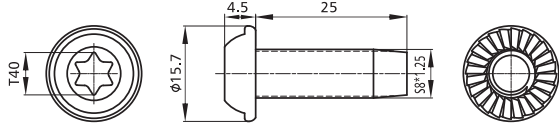

Bolts & Screws/Self Tapping Screw

Item No.	Spec.	Material	Finish	PCS/CTN	KGS/CTN	CTN SIZE (mm)
1013	S8*25,Self-Tapping	Steel/class 10.9	Zinc Blue	1200	13.8	225*170*180