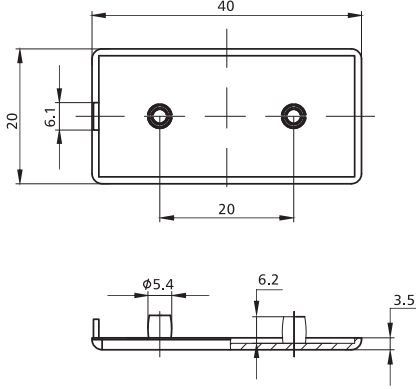

Alu Profile Accessories/End Caps

NEW

Slot	Item No.	Spec.	Material	Finish	PCS/CTN	KGS/CTN	CTN SIZE(mm)
6	3027-4K-2040	20*40	Nylon	Black	800	1.85	225*170*180