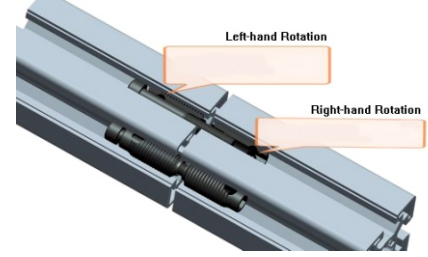

## Alu Profile Accessories/Connectors/Inner Connectors

**NEW**

Slot	Item No.	Material	Finish	PCS/CTN	KGS/CTN	CTN SIZE (mm)
8	M06L31	High-carbon Steel (HRC 50°-55°)	Zinc Blue	400	9.75	225*170*180
Remark: Always used together with (left-hand rotation):						