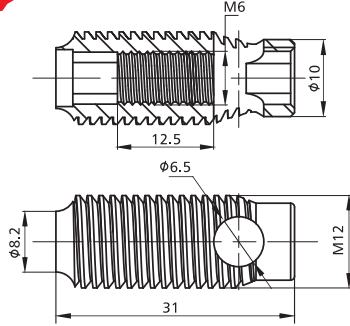

## Alu Profile Accessories/Connectors/Inner Connectors

**NEW**

Slot	Item No.	Material	Finish	PCS/CTN	KGS/CTN	CTN SIZE (mm)
8	M06L31	High-carbon Steel (HRC 50°-55°)	Zinc Blue	400	9.75	225*170*180
Remark: Always used together with (left-hand rotation):						