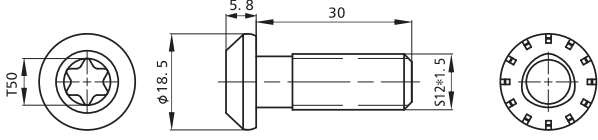

Bolts & Screws/Self Tapping Screw

Item No.	Spec.	Material	Finish	PCS/CTN	KGS/CTN	CTN SIZE (mm)
1014	S12*30,Self-Tapping	Steel/class 10.9	Zinc Blue	600	17,40	225*170*180