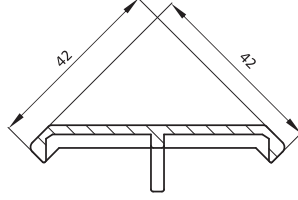

Alu Profile Accessories/Connectors/Angle Connectors & Caps

Item	Item No.	Material	Finish	PCS/CTN	KGS/CTN	CTN SIZE (mm)
Cap	3024-B-C	Nylon	Black	150	1.50	225*170*180