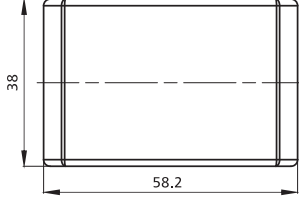

Alu Profile Accessories/Connectors/Angle Connectors & Caps

Item	Item No.	Material	Finish	PCS/CTN	KGS/CTN	CTN SIZE (mm)
Cap	3024-B-C	Nylon	Black	150	1.50	225*170*180