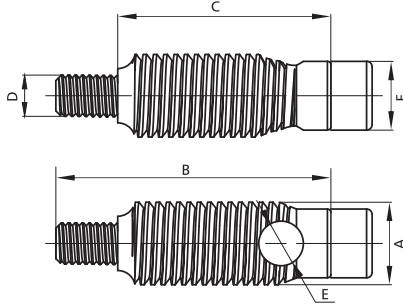

Alu Profile Accessories/Connectors/Inner Connectors

| Item No. | A | B | C | D | E | F | Material | Finish | PCS/CTN | KGS/CTN | CTN SIZE (mm) |
|----------|-------------|----|----|----|------|------|------------------------------------|-----------|---------|---------|---------------|
| M120M6 | M12*1.5 LH | 40 | 31 | M6 | Φ6.5 | Φ10 | High-carbon Steel (HRC 50°-55°) | Zinc Blue | 400 | 9.75 | 225*170*180 |
| M100M5 | M10*1.25 LH | 35 | 27 | M5 | Φ5.5 | Φ8.5 | | Zinc Blue | 1200 | 16.95 | 225*170*180 |