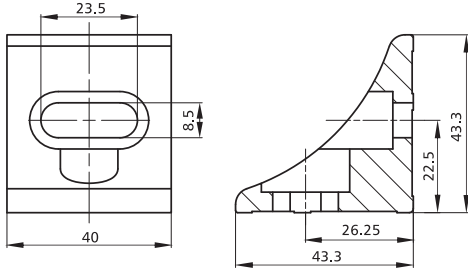

## Alu Profile Accessories/Connectors/Angle Connectors & Caps

Item No.	Material	Finish	PCS/CTN	KGS/CTN	CTN SIZE (mm)
4340B	Alu	Sliver	120	8.65	350*220*180