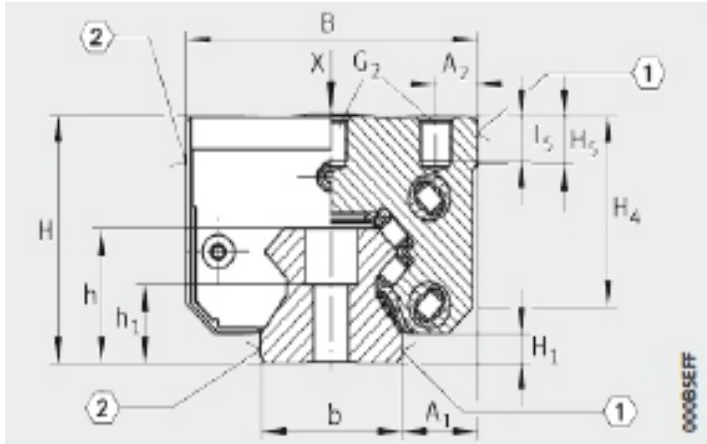

RWU-E-H SERIES

Designation	H	B	L	JB	RAIL TYPE
RWU25-E-H	40	48	90	35	TSX25
RWU35-E-H	55	70	122.9	50	TSX35
RWU45-E-H	70	86	145.9	60	TSX45
RWU55-E-H	80	100	172.7	75	TSX55
RWU65-E-H	100	126	195.5	76	TSX65