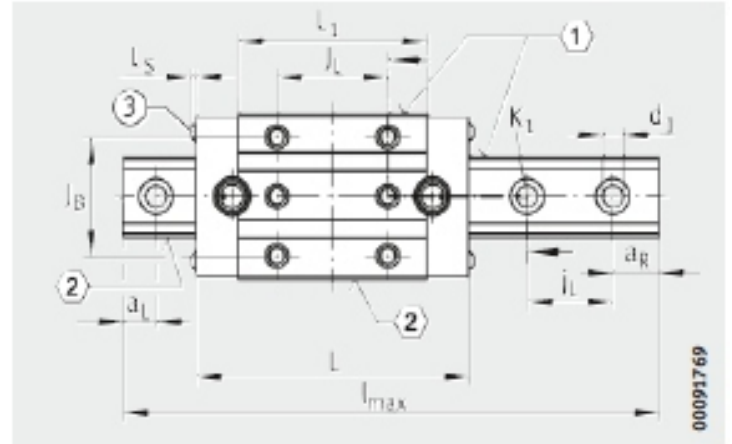

RWU-E-H SERIES

Designation	H	B	L	JB	RAIL TYPE
RWU25-E-H	40	48	90	35	TSX25
RWU35-E-H	55	70	122.9	50	TSX35
RWU45-E-H	70	86	145.9	60	TSX45
RWU55-E-H	80	100	172.7	75	TSX55
RWU65-E-H	100	126	195.5	76	TSX65