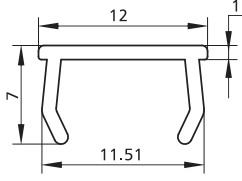

Accessories/Slot Cover & Panel Clamp

Slot	Item No.	Spec.	Material	Finish	Weight (G)
	CR003	L=2000	PVC	Black	36g/m
	CR006	L=2000	PP	Black	21g/m