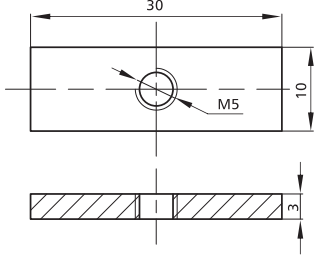

## Alu Profile Accessories/Connectors/Plate Connectors

Item No.	M	Material	Finish	PCS/CTN	KGS/CTN	CTN SIZE (mm)
3019		Steel #20	Zinc Blue	3000	18.5	225*170*180
<b>NEW</b> 3019SS-2	M4	SS Steel304	Polished	3000	18.5	225*170*180