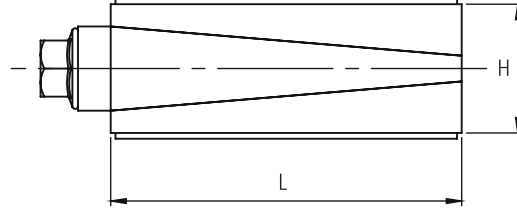

DF SERIES Wedge Mounts

CODE	L (mm)	W (mm)	H (mm)	Leveling Adj	Load kg / pcs
DF100x50	100	50	45	8	1000
DF150x75	150	75	45	10	2000
DF200x100	200	100	55	10	3800
DF250x200	250	200	65	15	5000

WEDGE MOUNTS

Wedge Mounts with anti-slip pad.