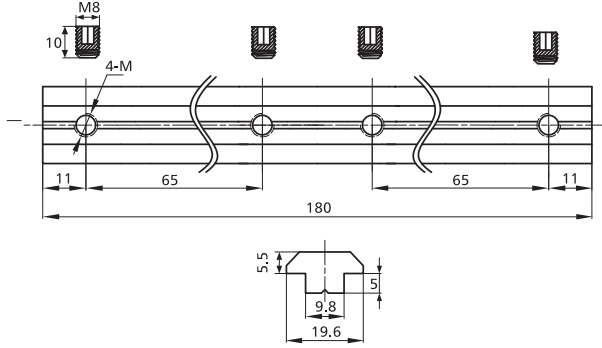

Nut/T Slot Nut/Slot 10

Slot	Item No.	Spec.	Material	Finish	PCS/CTN	KGS/CTN	CTN SIZE (mm)
 10	2028-4-18	4*M8-180 With Screws	Steel	Zinc Blue	125	24.50	225*170*180