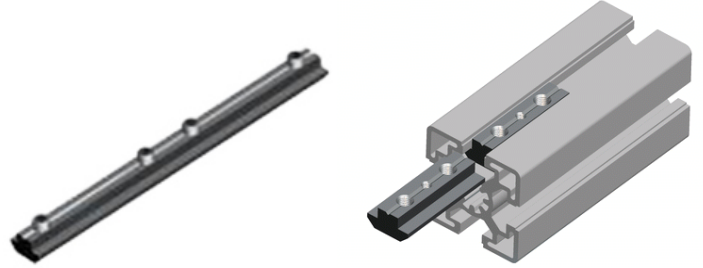

Nut/T Slot Nut/Slot 10

Slot	Item No.	Spec.	Material	Finish	PCS/CTN	KGS/CTN	CTN SIZE (mm)
 10	2028-4-18	4*M8-180 With Screws	Steel	Zinc Blue	125	24.50	225*170*180