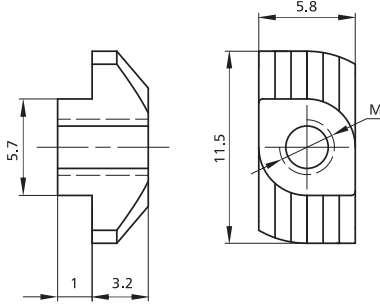

Nut/T Slot Nut/Slot 6

NEW

Slot	Item No.	Spec.	Material	Finish	PCS/CTN	KGS/CTN	CTN SIZE (mm)
6	2008-A-1	M4	Steel	Zinc Blue	10,000	11.25	225*170*180