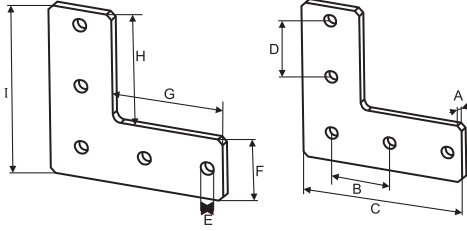

Alu Profile Accessories/Connectors/Angle Connectors & Caps

Slot	Item No.	A	B	C	D	E	F	G	H	I	Material	Finish
8	OBC-K-45-1	3.0	40	110	40	8.90	40	70	70	110	Crom	Steel
8	OBC-K-30-1										Crom	Steel