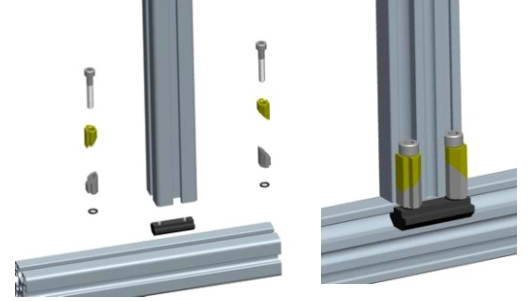

Alu Profile Accessories/Connectors/Bolt Connectors

NEW

Slot	Item No.	Material	Finish	PCS/CTN	KGS/CTN	CTN SIZE(mm)
8	2069	Steel	Zinc Blue	200	17	225*170*180