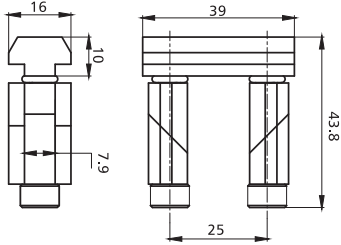

Alu Profile Accessories/Connectors/Bolt Connectors

NEW

Slot	Item No.	Material	Finish	PCS/CTN	KGS/CTN	CTN SIZE(mm)
8	2069	Steel	Zinc Blue	200	17	225*170*180