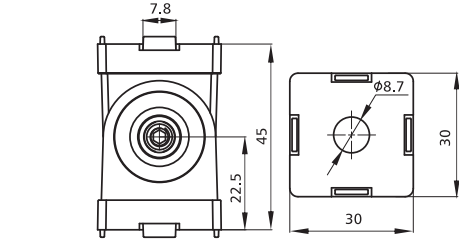

Alu Profile Accessories/Connectors/Pivot Joints

3017B

3005B

Slot	Item No.	Spec.	Material	Finish	PCS/CTN	KGS/CTN	CTN SIZE(mm)
8	3017B	30*30	Die-Cast Zinc	Alu Color	80	11.8	225*170*180
8	3005B	30*30 W/lock lever	Die-Cast Zinc	Alu Color	50	8.17	225*170*180