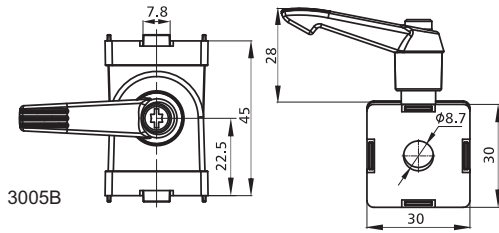

Alu Profile Accessories/Connectors/Pivot Joints

3017B

3005B

Slot	Item No.	Spec.	Material	Finish	PCS/CTN	KGS/CTN	CTN SIZE(mm)
8	3017B	30*30	Die-Cast Zinc	Alu Color	80	11.8	225*170*180
8	3005B	30*30 W/lock lever	Die-Cast Zinc	Alu Color	50	8.17	225*170*180