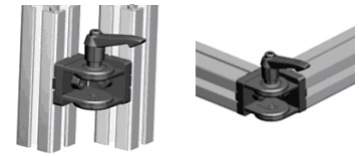

Alu Profile Accessories/Connectors/Pivot Joints

3017B

3005B

Slot	Item No.	Spec.	Material	Finish	PCS/CTN	KGS/CTN	CTN SIZE(mm)
8	3017B	30*30	Die-Cast Zinc	Alu Color	80	11.8	225*170*180
8	3005B	30*30 W/lock lever	Die-Cast Zinc	Alu Color	50	8.17	225*170*180