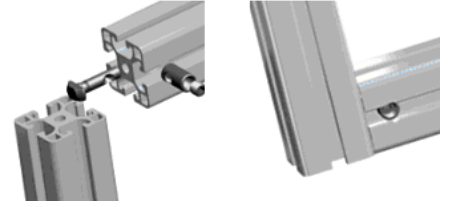

Alu Profile Accessories/Connectors/Bolt Connectors

3002-1

3002-2

Slot	Item No.	Material	Finish	PCS/CTN	KGS/CTN	CTN SIZE(mm)
8	3002-1	Steel	Zinc Blue	800	16.15	225*170*180
8	3002-2	Steel	Zinc Blue	800	16.15	225*170*180