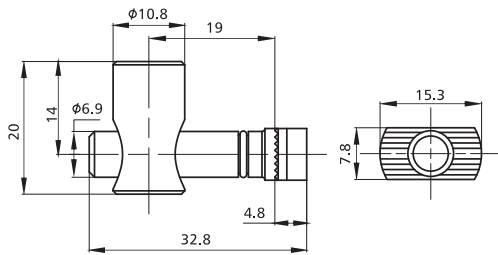

Alu Profile Accessories/Connectors/Bolt Connectors

3002-1

3002-2

Slot	Item No.	Material	Finish	PCS/CTN	KGS/CTN	CTN SIZE(mm)
8	3002-1	Steel	Zinc Blue	800	16.15	225*170*180
8	3002-2	Steel	Zinc Blue	800	16.15	225*170*180