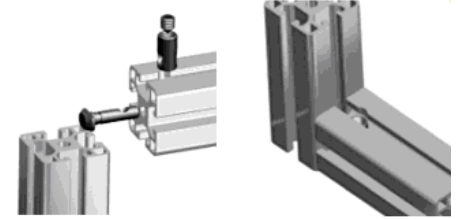

Alu Profile Accessories/Connectors/Bolt Connectors

3002-1

3002-2

Slot	Item No.	Material	Finish	PCS/CTN	KGS/CTN	CTN SIZE(mm)
8	3002-1	Steel	Zinc Blue	800	16.15	225*170*180
8	3002-2	Steel	Zinc Blue	800	16.15	225*170*180