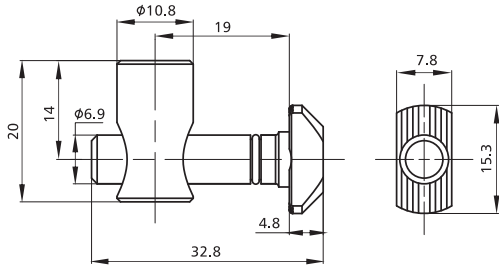

Alu Profile Accessories/Connectors/Bolt Connectors

3002-1

3002-2

Slot	Item No.	Material	Finish	PCS/CTN	KGS/CTN	CTN SIZE(mm)
8	3002-1	Steel	Zinc Blue	800	16.15	225*170*180
8	3002-2	Steel	Zinc Blue	800	16.15	225*170*180