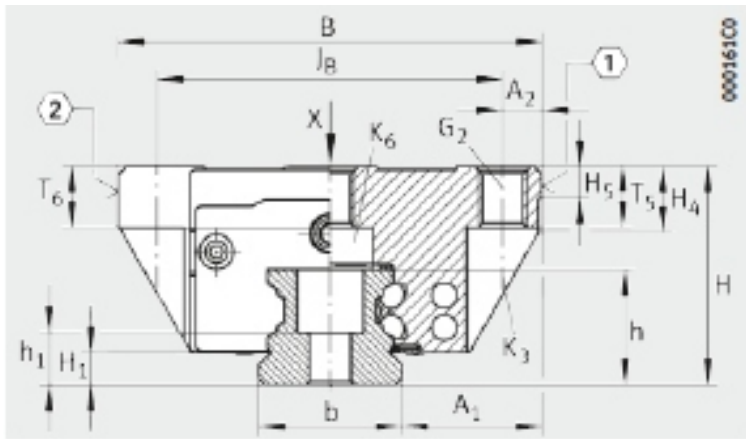

KWVE-B-L SERIES

Designation	H	B	L	JB	JL	RAIL TYPE
KWVE20-B-L	30	63	87.3	53	60	TKVD20
KWVE25-B-L	36	70	107.5	57	60	TKVD25
KWVE30-B-L	42	90	125.4	72	80	TKVD30
KWVE35-B-L	48	100	143.4	82	80	TKVD35
KWVE45-B-L	60	120	171.1	100	105	TKVD45
KWVE55-B-L	70	140	210	116	120	TKVD55