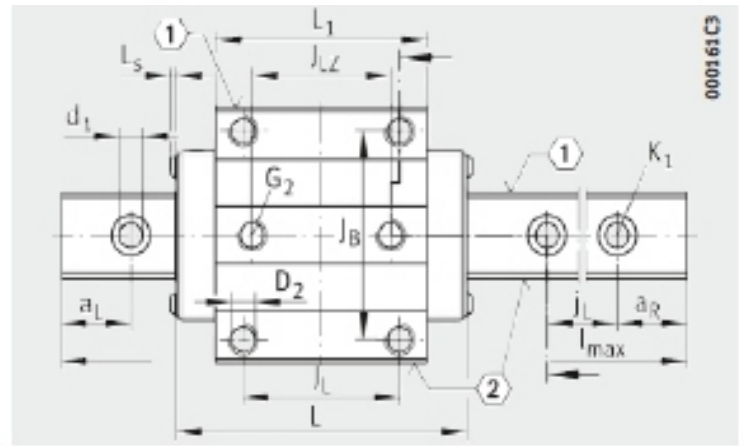

KWVE-B-L SERIES

Designation	H	B	L	JB	JL	RAIL TYPE
KWVE20-B-L	30	63	87.3	53	60	TKVD20
KWVE25-B-L	36	70	107.5	57	60	TKVD25
KWVE30-B-L	42	90	125.4	72	80	TKVD30
KWVE35-B-L	48	100	143.4	82	80	TKVD35
KWVE45-B-L	60	120	171.1	100	105	TKVD45
KWVE55-B-L	70	140	210	116	120	TKVD55