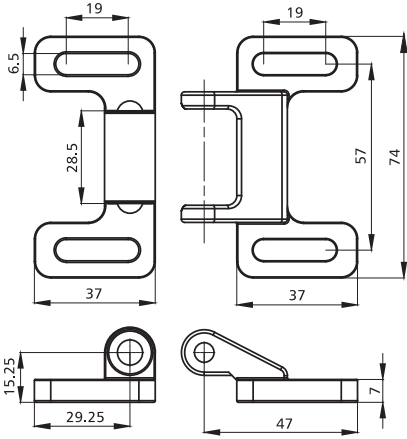

Alu Profile Accessories/Catches

Item No.	Material	Finish	PCS/CTN	KGS/CTN	CTN SIZE (mm)
3006G	Nylon	Black	50	2.45	225*170*180