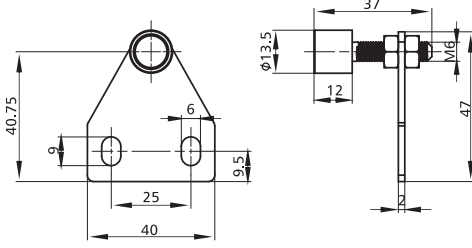

Alu Profile Accessories/Catches

Item No.	Material	Finish	PCS/CTN	KGS/CTN	CTN SIZE (mm)
3006SI	Steel	Nickel Plated	200	8.4	225*170*180