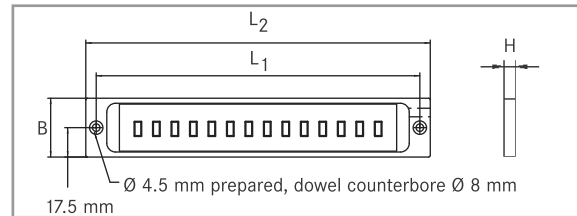

»SECRET MTL/MTLG«

»SECRET MTL« and »SECRET MTLG« with optional holder T.FX01

»SECRET MTLG« with stainless steel housing

HEMA's »SECRET MTL/MTLG« LED Series is a 24 VDC LED light for demanding and discreet applications. The compact and extremely flat LED lighting bar can be integrated almost invisibly into the machine thanks to its small dimensions.

Dimensions HEMA »SECRET MTL«

Type	L ₁	L ₂	B	H
SECRET MTL.6	192.5 mm	205 mm	35 mm	7 mm
SECRET MTL.12	357.5 mm	370 mm	35 mm	7 mm
SECRET MTL.18	522.5 mm	535 mm	35 mm	7 mm
SECRET MTL.24	687.5 mm	700 mm	35 mm	7 mm
SECRET MTL.36	1017.5 mm	1030 mm	35 mm	7 mm
SECRET MTL.48	1347.5 mm	1360 mm	35 mm	7 mm

Dimensions HEMA »SECRET MTLG«

Type	L ₁	L ₂	B	H
SECRET MTLG.6	192.5 mm	212.5 mm	42.5 mm	15 mm
SECRET MTLG.12	357.5 mm	377.5 mm	42.5 mm	15 mm
SECRET MTLG.18	522.5 mm	542.5 mm	42.5 mm	15 mm
SECRET MTLG.24	687.5 mm	707.5 mm	42.5 mm	15 mm
SECRET MTLG.36	1017.5 mm	1037.5 mm	42.5 mm	15 mm

Supplied with cable length 3 m, cable end with 24 VDC connection with free stranded ends