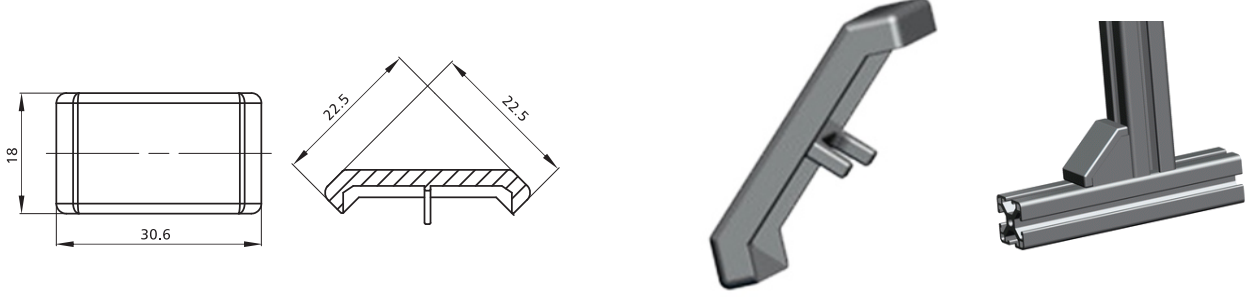

Alu Profile Accessories/Connectors/Angle Connectors & Caps

Item	Item No.	Material	Finish	PCS/CTN	KGS/CTN	CTN SIZE(mm)
Cap	3024-E-C	Nylon	Black	2,000	4.40	225*170*180