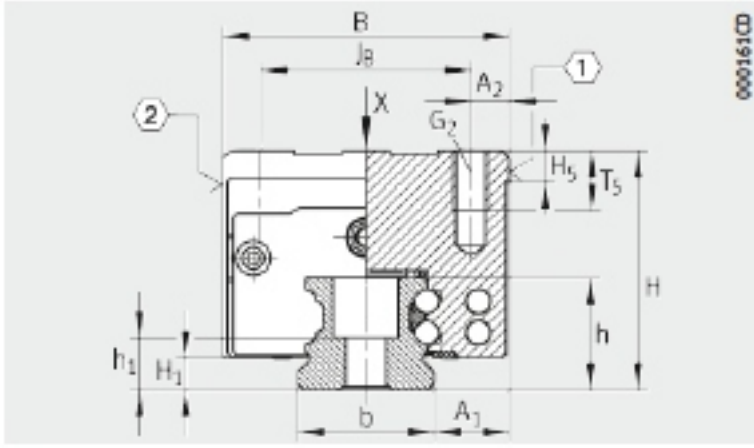

## KWVE-B-SN SERIES

Designation	H	B	L	JB	JL	RAIL TYPE
KWVE20-B-SN	27	44	69.8	32	50.4	TKVD20
KWVE25-B-SN	31	48	81.7	35	60.7	TKVD25
KWVE30-B-SN	38	60	97.4	40	72	TKVD30
KWVE35-B-SN	44	70	110	50	80	TKVD35
KWVE45-B-SN	52	86	139	60	102.5	TKVD45