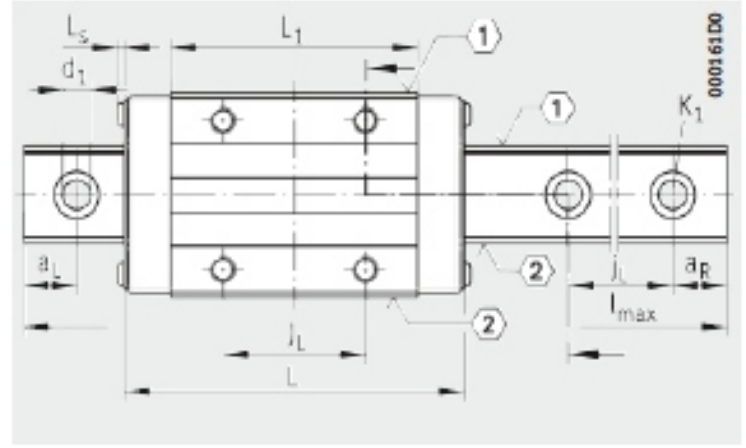

## KWVE-B-SN SERIES

Designation	H	B	L	JB	JL	RAIL TYPE
KWVE20-B-SN	27	44	69.8	32	50.4	TKVD20
KWVE25-B-SN	31	48	81.7	35	60.7	TKVD25
KWVE30-B-SN	38	60	97.4	40	72	TKVD30
KWVE35-B-SN	44	70	110	50	80	TKVD35
KWVE45-B-SN	52	86	139	60	102.5	TKVD45