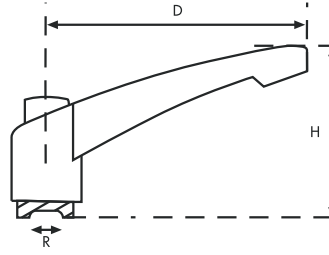

SM SERIES (Black) Metal Female Adjustable Handle

CODE	D (mm)	R (mm)	Slot Length	H (mm)
SM45 05	45	M5	10	36
SM45 06	45	M6	10	36
SM60 06	60	M6	12	40
SM60 08	60	M8	12	40
SM60 10	60	M10	12	40
SM60 12	60	M12	12	40
SM80 06	80	M6	12	45
SM80 08	80	M8	12	45
SM80 10	80	M10	12	45
SM80 12	80	M12	12	45
SM100 12	100	M12	20	55
SM100 14	100	M14	20	55
SM100 16	100	M16	20	55

Black Adjustable Female Handle

Metal body, black electro-static painted.