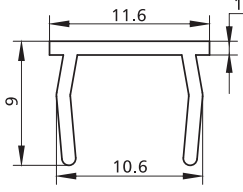

Accessories/Slot Cover & Panel Clamp

Slot	Item No.	Spec.	Material	Finish	Weight (G)
10	CR004	L=2000	PVC	Black	44g/m