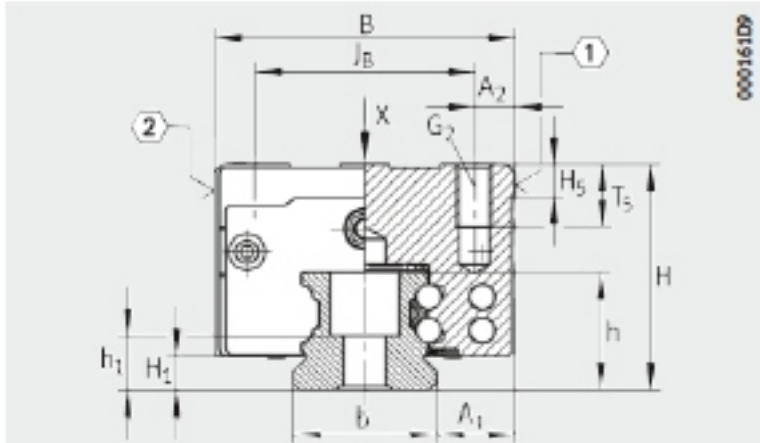

KWVE-B-SNL SERIES

Designation	H	B	L	JB	JL	RAIL TYPE
KWVE20-B-SNL	27	48	107.5	35	67.9	TKVD20
KWVE25-B-SNL	31	60	125.4	40	86.5	TKVD25
KWVE30-B-SNL	38	70	143.4	50	100	TKVD30
KWVE35-B-SNL	44	86	171.1	60	113	TKVD35
KWVE45-B-SNL	70	100	210	75	134.6	TKVD45