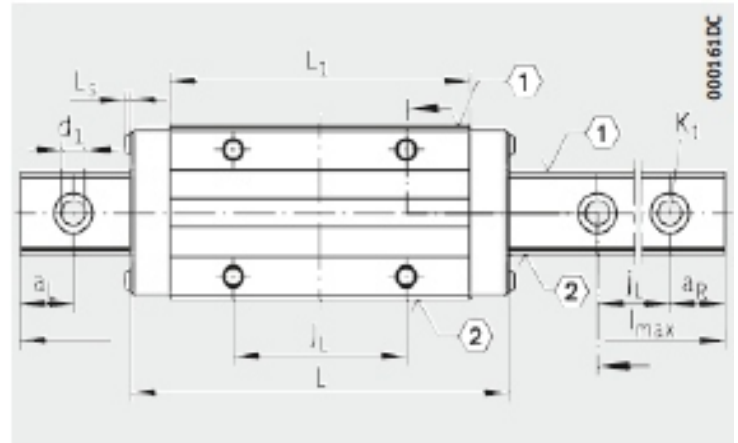

KWVE-B-SNL SERIES

Designation	H	B	L	JB	JL	RAIL TYPE
KWVE20-B-SNL	27	48	107.5	35	67.9	TKVD20
KWVE25-B-SNL	31	60	125.4	40	86.5	TKVD25
KWVE30-B-SNL	38	70	143.4	50	100	TKVD30
KWVE35-B-SNL	44	86	171.1	60	113	TKVD35
KWVE45-B-SNL	70	100	210	75	134.6	TKVD45