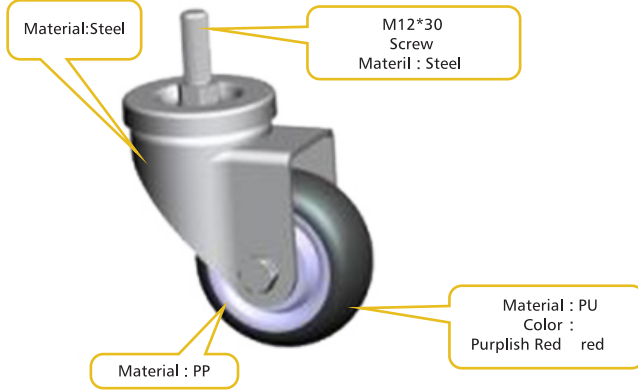

Alu Profile Accessories/Casters & Rollers

Item No.							Packing		
							Qty./ctn	W.G./ctn	CTN SIZE
3040-309	3 "	75mm	32mm	106mm	73*45mm	110	15 pcs	8.7 kg	30*24*20cm
3040-409	4 "	100mm	32mm	133mm	73*45mm	125	15 pcs	10.5 kg	30*24*20cm
3040-509	5 "	125mm	32mm	157mm	73*45mm	150	10 pcs	8.5 kg	30*24*20cm