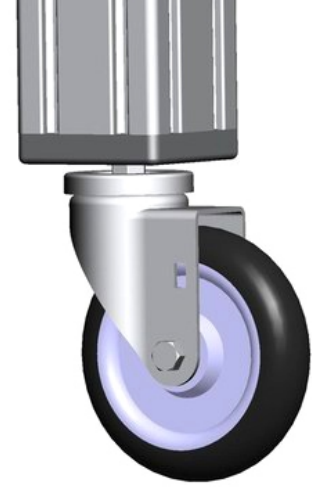

Alu Profile Accessories/Casters & Rollers

Item No.							Packing		
							Qty./ctn	W.G./ctn	CTN SIZE
3040-309	3 "	75mm	32mm	106mm	73*45mm	110	15 pcs	8.7 kg	30*24*20cm
3040-409	4 "	100mm	32mm	133mm	73*45mm	125	15 pcs	10.5 kg	30*24*20cm
3040-509	5 "	125mm	32mm	157mm	73*45mm	150	10 pcs	8.5 kg	30*24*20cm