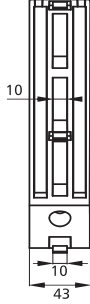

Alu Profile Accessories/Floor Feet

NEW

Slot	Item No.	Material	Finish	PCS/CTN	KGS/CTN	CTN SIZE (mm)
10	86175	Die-cast Alu.	Dull Polished	35	9.9	350*230*180