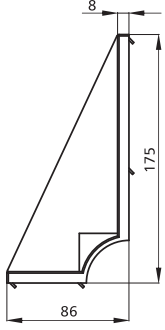

Alu Profile Accessories/Floor Feet

NEW

Slot	Item No.	Material	Finish	PCS/CTN	KGS/CTN	CTN SIZE (mm)
10	86175	Die-cast Alu.	Dull Polished	35	9.9	350*230*180