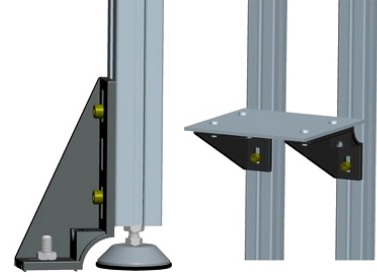

Alu Profile Accessories/Floor Feet

NEW

Slot	Item No.	Material	Finish	PCS/CTN	KGS/CTN	CTN SIZE (mm)
10	86175	Die-cast Alu.	Dull Polished	35	9.9	350*230*180