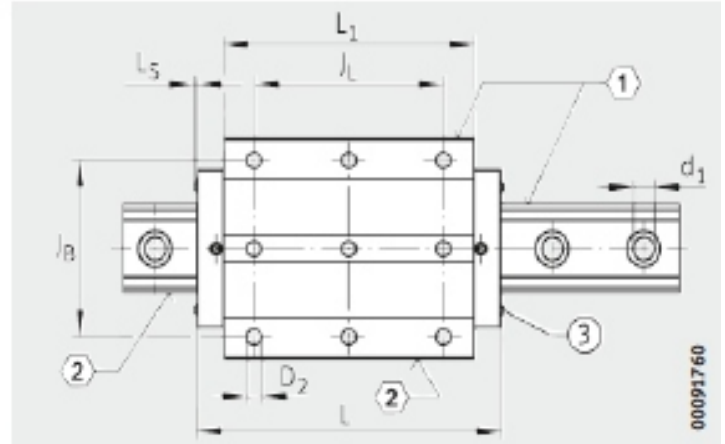

## RWU-E-L SERIES

Designation	H	B	L	JB	RAIL TYPE
RWU25-E-L	36	70	107	57	TSX25
RWU35-E-L	48	100	148.8	82	TSX35
RWU45-E-L	60	120	178.3	100	TSX45
RWU55-E-L	70	140	210.7	116	TSX55
RWU65-E-L	90	170	261.9	142	TSX65
RWU100-E-L	90	170	372.2	200	TSX65