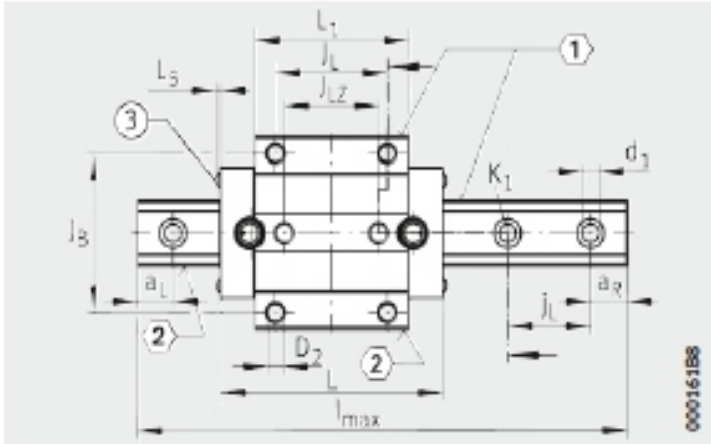

## RWU-E-L SERIES

Designation	H	B	L	JB	RAIL TYPE
RWU25-E-L	36	70	107	57	TSX25
RWU35-E-L	48	100	148.8	82	TSX35
RWU45-E-L	60	120	178.3	100	TSX45
RWU55-E-L	70	140	210.7	116	TSX55
RWU65-E-L	90	170	261.9	142	TSX65
RWU100-E-L	90	170	372.2	200	TSX65