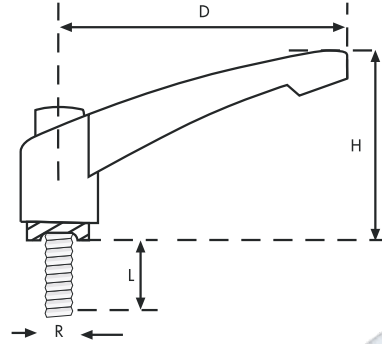

SMK SERIES Metal Adjustable Handle

CODE	D (mm)	R (mm)	L (mm)	H (mm)
SMK45 0515	45	M5x15	15	36
SMK45 0530	45	M5x30	30	36
SMK45 0615	45	M6x15	15	36
SMK45 0630	45	M6x30	30	36
SMK60 0630	60	M6x30	30	40
SMK60 0650	60	M6x50	50	40
SMK60 0830	60	M8x30	30	40
SMK60 0850	60	M8x50	50	40
SMK60 1030	60	M10x30	30	40
SMK60 1050	60	M10x50	50	40
SMK60 1230	60	M12x30	30	40
SMK60 1250	60	M12x50	50	40
SMK80 0630	80	M6x30	30	45
SMK80 0650	80	M6x50	50	45
SMK80 0830	80	M8x30	30	45
SMK80 0850	80	M8x50	50	45
SMK80 1030	80	M10x30	30	45
SMK80 1050	80	M10x50	50	45
SMK80 1230	80	M12x30	30	45
SMK80 1250	80	M12x50	50	45
SMK100 1230	100	M12x30	30	55
SMK100 1250	100	M12x50	50	55
SMK100 1440	100	M14x40	40	55
SMK100 1460	100	M14x60	60	55
SMK100 1640	100	M16x40	40	55
SMK100 1660	100	M16x60	60	55

Adjustable Male Handle

Metal body, chrome plated.