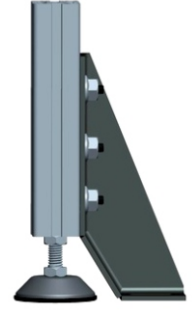

Alu Profile Accessories/Floor Feet

Item No.	Material	Finish	PCS/CTN	KGS/CTN	CTN SIZE (mm)
210-42S	Steel	Zinc Blue	25	13.90	225*170*180
210-42SA NEW	Steel	Alu Color	25	13.95	225*170*180