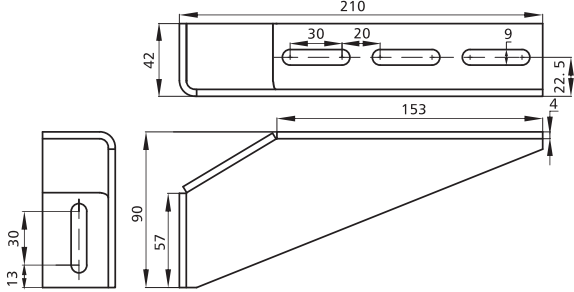

Alu Profile Accessories/Floor Feet

Item No.	Material	Finish	PCS/CTN	KGS/CTN	CTN SIZE (mm)
210-42S	Steel	Zinc Blue	25	13.90	225*170*180
210-42SA NEW	Steel	Alu Color	25	13.95	225*170*180