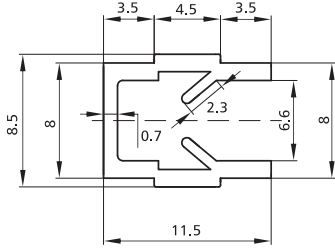

## Accessories/Slot Cover & Panel Clamp

**NEW**

Slot	Item No.	Spec.	Material	Finish	Weight (g)
	CRU30-2	L=2000mm	PP	Black	50g/m