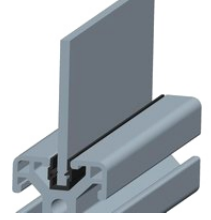

## Accessories/Slot Cover & Panel Clamp

**NEW**

Slot	Item No.	Spec.	Material	Finish	Weight (g)
	CRU30-2	L=2000mm	PP	Black	50g/m