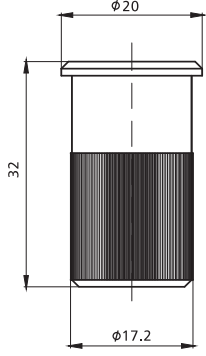

## Alu Profile Accessories/Connectors/End Connectors

NEW

Item No.	Material	Finish	PCS/CTN	KGS/CTN	CTN SIZE(mm)
2070-6	Steel / C35	Zinc Blue	300	9.1	225*170*180