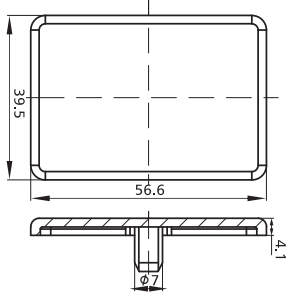

Alu Profile Accessories/Connectors/Angle Connectors & Caps

Item	Item No.	Material	Finish	PCS/CTN	KGS/CTN	CTN SIZE(mm)
Cap	4040C	Nylone	Black	400	3.55	350*225*180