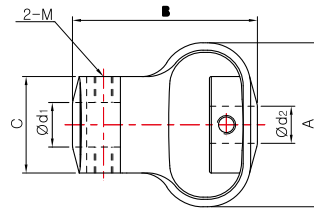

SFC SERIES

* قطعات موجود در انبار بقیه سایزها به زودی

Urethane Flexible Coupling

Set-screw

Size: 29,38

Size: 48,54

Dimensions / Performance

Model	Size ($\pm 0.3\text{mm}$)			Screw		Max. Torque (N·m)	Max. rpm (min^{-1})	Mass (g)	Permissible Misalignment		
	A	B	C	Size	Fastening Torque (N·m)				Angular (°)	Parallel (mm)	End-play (mm)
* SFC-29	25	28	18	M4	1.7	0.35	3,000	19	10	2	1.5
* SFC-38	32	35	22.5	M4	1.7	1.35	3,000	38	10	2.5	2
* SFC-48	43	50	26	M5	4	1.8	3,000	60	12	2.5	2
* SFC-54	50	59	29.5	M6	7	4.5	3,000	140	12	3	2

Standard Inner Diameter (ID)

Model	Standard Inner Diameter (d_1, d_2) (mm)									
	4	5	6	8	10	12	14	15	16	
SFC-29	●	●	●	●	●					
SFC-38			●	●	●	●				
SFC-48				●	●	●	●			
SFC-54					●	●	●	●	●	●

s Keyway is **NOT** available for all sized SFC series.