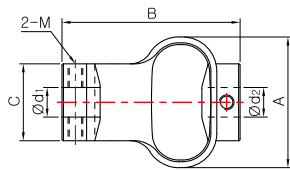

SFC SERIES

* قطعات موجود در انبار بقیه سایزها به زودی

Urethane Flexible Coupling

Set-screw

Size: 29,38

Size: 48,54

Dimensions / Performance

Model	Size ($\pm 0.3\text{mm}$)			Screw		Max. Torque (N·m)	Max. rpm (min^{-1})	Mass (g)	Permissible Misalignment		
	A	B	C	Size	Fastening Torque (N·m)				Angular (°)	Parallel (mm)	End-play (mm)
* SFC-29	25	28	18	M4	1.7	0.35	3,000	19	10	2	1.5
* SFC-38	32	35	22.5	M4	1.7	1.35	3,000	38	10	2.5	2
* SFC-48	43	50	26	M5	4	1.8	3,000	60	12	2.5	2
* SFC-54	50	59	29.5	M6	7	4.5	3,000	140	12	3	2

Standard Inner Diameter (ID)

Model	Standard Inner Diameter (d_1, d_2) (mm)									
	4	5	6	8	10	12	14	15	16	
SFC-29	●	●	●	●	●					
SFC-38			●	●	●	●				
SFC-48				●	●	●	●			
SFC-54					●	●	●	●	●	●

s Keyway is **NOT** available for all sized SFC series.