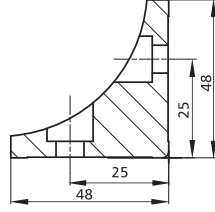

## Alu Profile Accessories/Connectors/Angle Connectors & Caps

Item No.	Material	Finish	PCS/CTN	KGS/CTN	CTN SIZE(mm)
4846A	Alu	Sliver	50	5.9	350*220*180