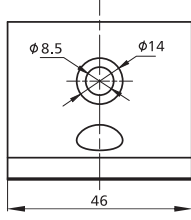

## Alu Profile Accessories/Connectors/Angle Connectors & Caps

Item No.	Material	Finish	PCS/CTN	KGS/CTN	CTN SIZE(mm)
4846A	Alu	Sliver	50	5.9	350*220*180