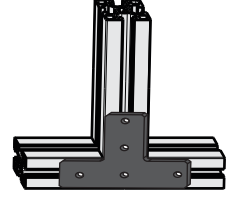

Alu Profile Accessories/Connectors/Angle Connectors & Caps

Slot	Item No.	A	B	C	D	E	F	G	H	Material	Finish
	OBC-T-40									Crom	Steel
	OBC-T-45	3.0	70	130	8.90	110	40	55	40	Crom	Steel