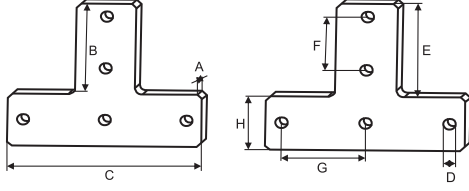

Alu Profile Accessories/Connectors/Angle Connectors & Caps

Slot	Item No.	A	B	C	D	E	F	G	H	Material	Finish
	OBC-T-40									Crom	Steel
	OBC-T-45	3.0	70	130	8.90	110	40	55	40	Crom	Steel